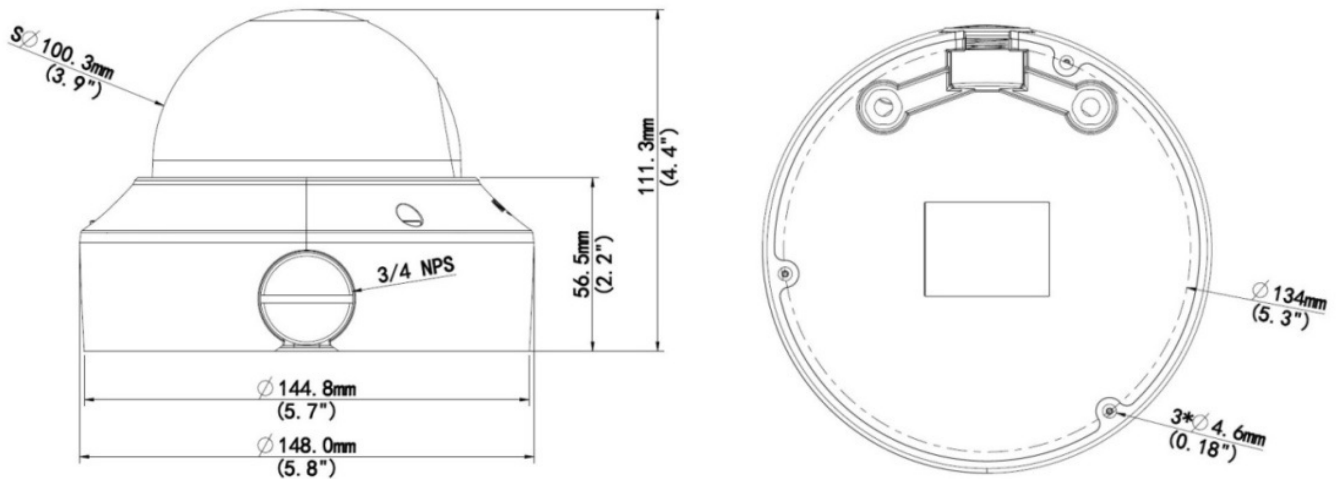

Active Tampering Alarm

Tampered

Focus Change

Camera Shift

Dimensions

Specifications

Camera		
Image Sensor	1/3" progressive scan super low lux CMOS	
Picture Elements	2592(H) x 1520 (V)	
Minimum Illumination	Color	0.01 Lux (F1.6, AGC ON)
	IR On	0 Lux
Shutter Speed	Automatic, Manual (1/25 ~ 1/100000 sec)	
White Balance	Automatic, Manual	
Gain Control	Automatic, Manual	
S/N Ratio	52 dB	
WDR	Yes	
Dynamic Range	Up to 72 dB	
Lens		
Megapixel	4 MP	
Day/Night	Yes (with removable IR-cut filter)	
Focal Length	2.8 ~ 12 mm	
Lens Type	Varifocal lens	
Maximum Aperture	F/1.6	
Mount	$\varnothing 14$ mm	
Horizontal FOV	97° ~ 29°	
Operation	Focus	Manual (w/ lock)
	Zoom	Manual (w/ lock)
	Iris	Fixed
IR LED Quantity	2 IR LEDs	
Max. IR Distance	30 m (100 ft)	
Operation		
Video Compression	H.265, H.264, MJPEG	
Video Streaming	Triple streams	
Frame Rate	20 fps at 2592 x 1520 (60 / 50 Hz) * The frame rate and the performance may vary depending on the number of connections and data bitrates (different scenes).	
Video Analytics	Motion Detection, Tampering Alarm, Intrusion, Human Body Detection	
Image Setting	Brightness, Contrast, Saturation, Sharpness, Flicker-less, 3D Noise Reduction, Image Orientation (Flip, Mirror, 0°, 180°), Exposure Mode, Shutter Speed, Gain Control, Slow Shutter, Backlight Compensation (BLC), Metering Control, D/N Sensitivity, WDR, Smart Illumination, White Balance, Defog	