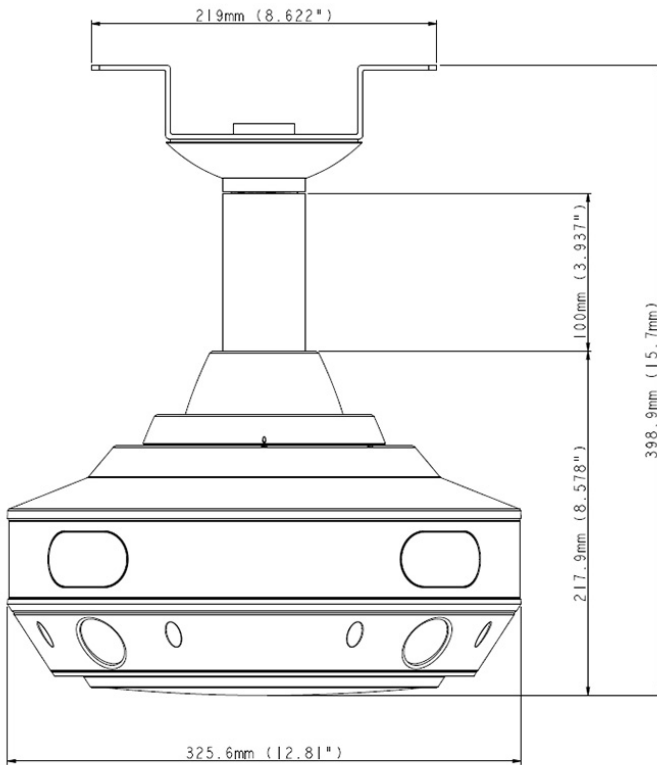

* No Memory card slot & local storage function for Argentina.

Introduction

GV-SV48000 features four 12MP CMOS image sensors to deliver a video resolution of 4000 x 3000 at up to 15fps. The camera offers wide panoramic views at four different angles utilizing surveillance images from the four 3.93 mm lenses to monitor open areas. Its night vision is further enhanced with its high power LEDs with up to 50 m (164.04 ft) effective IR distance. GV-SV48000 adheres to IP67 and IK10 standards. Captured surveillance images from all angles can be stored in either H.264 or MJPEG format on SD cards.

Live View Images

Expansive Mode

Channel 1

Channel 2

Channel 3

Channel 4

Dimensions

Specifications

Lens

Megapixel	Yes	
Day/Night	Yes (with removable IR-cut filter)	
Lens Type	Fixed	
Focal Length	3.93 mm	
Maximum Aperture	F/2.3	
Mount	M12, Pitch 0.5 mm	
Image Format	1/1.7"	
Horizontal FOV	112°	
Operation	Focus	Fixed
	Zoom	N/A
	Iris	Fixed
IR LED Quantity	12 IR LEDs	
Max. IR Distance	50 m (164.04 ft)	

Accessories

Model No.	Name		Details
GV-Mount102	Straight Tube Box Mount		Dimensions: 256 x 256 x 316 mm (10.1 x 10.1 x 12.4") Weight: 6.6 kg (14.6 lb)
GV-Mount103	Straight Tube Mount		Dimensions: 219 x 125 x 340 mm (8.6 x 4.9 x 13.4") Weight: 2.2 kg (4.9 lb)
GV-Mount207	Pendant Tube		Dimensions: 151.6 x 203.6 x 302.8 mm (5.97 x 8.02 x 11.92") Weight: 1.43 kg (3.15 lb)
GV-Mount208-1	Swan Neck Mount		Dimensions: 1043 x 565 x 256 mm (41.06 x 22.24 x 10.08") Weight: 10.6 kg (23.37 lb)
GV-Mount300-1	Convex Corner Adapter Kit		Dimensions: 238.6 x 409.5 mm (9.4" x 16.1") Weight: 4.27 kg (9.41 lb)