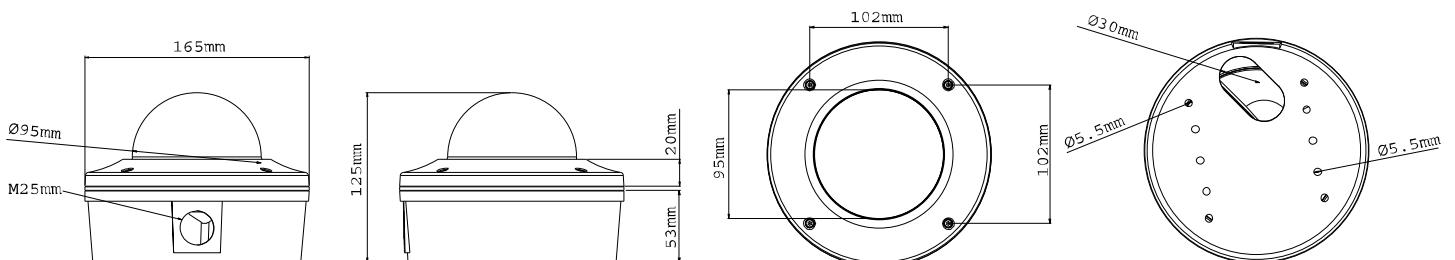

GV-VD220D / 221D / 222D / 223D 2MP H.264 IR Vandal Proof IP Dome

- 1/2.5" progressive scan CMOS
- Stream 1 from H.264 and MJPEG; Stream 2 from H.264, MPEG4 and MJPEG
- Up to 30 fps at 1920 x 1080
- IK10+ rating (for GV-VD220D and GV-VD221D only)
- IK7 rating (for GV-VD222D and GV-VD223D only)
- IP66 rating
- 3-axis mechanism (pan / tilt / roll)
- Removable IR-cut filter for Day/Night function
- External microphone
- Intelligent IR
- 2-way audio
- One sensor input and alarm output
- TV-out support
- Micro SD/SDHC Card Slot
- DC12V / AC24V / PoE
- Motion detection
- Tampering alarm
- Privacy mask
- IP address filtering
- Supports iPhone, iPad, Android & 3GPP
- 31 languages on Web interface

☞ No SD/SDHC card slot & local storage function for Argentina.

Models

Model	Housing Cover Cover Color	Vandal Resistance
GV-VD220D	Transparent cover	IK10+
GV-VD221D	Smoked cover	IK10+
GV-VD222D	Transparent cover	IK7
GV-VD223D	Smoked cover	IK7

Active Tampering Alarm

Camera Shift