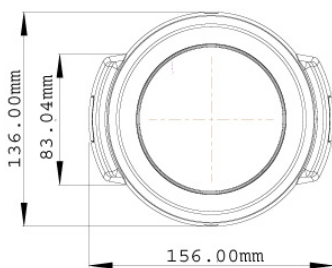

Active Tampering Alarm

Tampered

Focus Change

Camera Shift

Hard-Ceiling Mount

In-Ceiling Mount

SPECIFICATIONS

Camera		
Image Sensor		1/3" progressive scan CMOS
Picture Elements		1280 (H) x 1024 (V)
Minimum Illumination	Color	0.15 Lux (1/30 sec), 0.08 Lux (1/5 sec)
	B/W IR ON	0 Lux
Shutter Speed		Automatic, Manual (1/5 ~ 1/8000 sec)
White Balance		Automatic, Manual (2800K ~ 8500K)
Lens		
Megapixel		Yes
Day/Night		Yes (with removable IR-cut filter)
Lens Type		Varifocal
Focal Length		2.7 ~ 9 mm
Maximum Aperture		F/1.3
Mount		Ø 14 mm
Image Format		1/3"
Operation	Focus	Manual (w / lock)
	Zoom	Manual (w / lock)
	Iris	DC drive
IR LED Quantity		15 IR LEDs
IR Distance		15 m / 50 ft (Max.)
Operation		
Video Compression		H.264, MPEG4, MJPEG
Video Streaming		Stream 1 from H.264 and MJPEG; Stream 2 from H.264, MPEG4 and MJPEG
Frame Rate		30 fps at 1280 x 1024 * The frame rate and the performance may vary depending on the number of connections and data bitrates (different scenes).
Image Setting		Brightness, Contrast, Sharpness, Gamma, White Balance, Flicker-less, Image Orientation, Shutter Speed, Backlight Compensation, D/N Sensitivity
Audio Compression		G.711, AAC (16 kHz / 16 bit) * AAC is only supported by GV-System V8.5 or later
Two-way Audio		Yes
Sensor Input		1 Input (Dry Contact)
Alarm Output		1 Output (200mA 5V DC)
Video Resolution		
Main Stream	4:3	1280 x 960, 640 x 480, 320 x 240
	16:9	1280 x 720, 640 x 360, 448 x 252
	5:4	1280 x 1024, 640 x 512, 320 x 256
Sub Stream	4:3	640 x 480, 320 x 240
	16:9	640 x 360, 448 x 252
	5:4	640 x 512, 320 x 256
Network		
Interface		10/100 Ethernet
Ethernet Protocol		HTTP, HTTPS, TCP, UDP, SMTP, FTP, DHCP, NTP, UPnP, DynDNS, 3GPP/ISMA, RTSP, PSIA, SNMP, QoS (DSCP)
Mechanical		
Lens Mounting		Ø 14 mm
Camera Angle Adjustment	Pan	0° ~ 350°
	Tilt	10° ~ 90°
	Rotation	0° ~ 340°
Temperature Detector		Yes