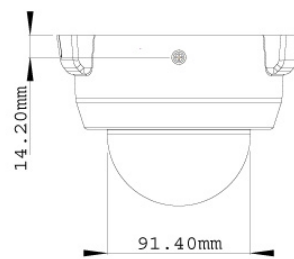

Hard-Ceiling Mount