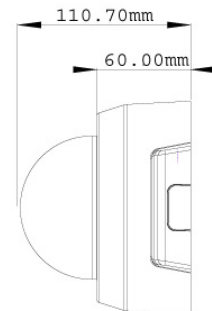

Active Tampering Alarm

Tampered

Focus Change

Camera Shift

Hard-Ceiling Mount

In-Ceiling Mount

SPECIFICATIONS

Camera		
Image Sensor		1/3" progressive scan CMOS
Picture Elements		1280 (H) x 1024 (V)
Minimum Illumination	Color	0.15 Lux (1/30 sec), 0.08 Lux (1/5 sec)
	B/W IR ON	0 Lux
Shutter Speed		Automatic, Manual (1/5 ~ 1/8000 sec)
White Balance		Automatic, Manual (2800K ~ 8500K)
Lens		
Megapixel		Yes
Day/Night		Yes (with removable IR-cut filter)
Lens Type		Varifocal
Focal Length		2.7 ~ 9 mm
Maximum Aperture		F/1.3
Mount		Ø 14 mm
Image Format		1/3"
Operation	Focus	Manual (w / lock)
	Zoom	Manual (w / lock)
	Iris	DC drive
IR LED Quantity		15 IR LEDs
IR Distance		15 m / 50 ft (Max.)
Operation		
Video Compression		H.264, MPEG4, MJPEG
Video Streaming		Stream 1 from H.264 and MJPEG; Stream 2 from H.264, MPEG4 and MJPEG
Frame Rate		30 fps at 1280 x 1024 * The frame rate and the performance may vary depending on the number of connections and data bitrates (different scenes).
Image Setting		Brightness, Contrast, Sharpness, Gamma, White Balance, Flicker-less, Image Orientation, Shutter Speed, Backlight Compensation, D/N Sensitivity
Audio Compression		G.711, AAC (16 kHz / 16 bit) * AAC is only supported by GV-System V8.5 or later
Two-way Audio		Yes
Sensor Input		1 Input (Dry Contact)
Alarm Output		1 Output (200mA 5V DC)
Video Resolution		
Main Stream	4:3	1280 x 960, 640 x 480, 320 x 240
	16:9	1280 x 720, 640 x 360, 448 x 252
	5:4	1280 x 1024, 640 x 512, 320 x 256
Sub Stream	4:3	640 x 480, 320 x 240
	16:9	640 x 360, 448 x 252
	5:4	640 x 512, 320 x 256
Network		
Interface		10/100 Ethernet
Ethernet Protocol		HTTP, HTTPS, TCP, UDP, SMTP, FTP, DHCP, NTP, UPnP, DynDNS, 3GPP/ISMA, RTSP, PSIA, SNMP, QoS (DSCP)
Mechanical		
Lens Mounting		Ø 14 mm
Camera Angle Adjustment	Pan	0° ~ 350°
	Tilt	10° ~ 90°
	Rotation	0° ~ 340°
Temperature Detector		Yes