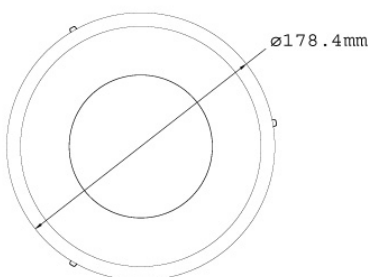

Active Tampering Alarm

Tampered

Focus Change

Camera Shift

Hard-Ceiling Mount

In-Ceiling Mount

SPECIFICATIONS

Camera		
Image Sensor		1/3" progressive scan CMOS
Picture Elements		1280 (H) x 1024 (V)
Minimum Illumination	Color	0.15 Lux (1/30 sec), 0.08 Lux (1/5 sec)
	B/W IR ON	0 Lux
Shutter Speed		Automatic, Manual (1/5 ~ 1/8000 sec)
White Balance		Automatic, Manual (2800K ~ 8500K)
Lens		
Megapixel		Yes
Day/Night		Yes (with removable IR-cut filter)
Lens Type		Varifocal
Focal Length		2.7 ~ 9 mm
Maximum Aperture		F/1.3
Mount		Ø 14 mm
Image Format		1/3"
Operation	Focus	Manual (w / lock)
	Zoom	Manual (w / lock)
	Iris	DC drive
IR LED Quantity		15 IR LEDs
IR Distance		15 m / 50 ft (Max.)
Operation		
Video Compression		H.264, MPEG4, MJPEG
Video Streaming		Stream 1 from H.264 and MJPEG; Stream 2 from H.264, MPEG4 and MJPEG
Frame Rate		30 fps at 1280 x 1024 * The frame rate and the performance may vary depending on the number of connections and data bitrates (different scenes).
Image Setting		Brightness, Contrast, Sharpness, Gamma, White Balance, Flicker-less, Image Orientation, Shutter Speed, Backlight Compensation, D/N Sensitivity
Audio Compression		G.711, AAC (16 kHz / 16 bit) * AAC is only supported by GV-System V8.5 or later
Two-way Audio		Yes
Sensor Input		1 Input (Dry Contact)
Alarm Output		1 Output (200mA 5V DC)
Video Resolution		
Main Stream	4:3	1280 x 960, 640 x 480, 320 x 240
	16:9	1280 x 720, 640 x 360, 448 x 252
	5:4	1280 x 1024, 640 x 512, 320 x 256
Sub Stream	4:3	640 x 480, 320 x 240
	16:9	640 x 360, 448 x 252
	5:4	640 x 512, 320 x 256
Network		
Interface		10/100 Ethernet
Ethernet Protocol		HTTP, HTTPS, TCP, UDP, SMTP, FTP, DHCP, NTP, UPnP, DynDNS, 3GPP/ISMA, RTSP, PSIA, SNMP, QoS (DSCP)
Mechanical		
Lens Mounting		Ø 14 mm
Camera Angle Adjustment	Pan	0° ~ 350°
	Tilt	10° ~ 90°
	Rotation	0° ~ 340°
Temperature Detector		Yes