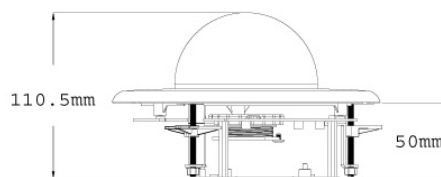

Active Tampering Alarm

Tampered

Focus Change

Camera Shift

Hard-Ceiling Mount

In-Ceiling Mount

SPECIFICATIONS

Camera		
Image Sensor		1/3" progressive scan CMOS
Picture Elements		1280 (H) x 1024 (V)
Minimum Illumination	Color	0.15 Lux (1/30 sec), 0.08 Lux (1/5 sec)
	B/W IR ON	0 Lux
Shutter Speed		Automatic, Manual (1/5 ~ 1/8000 sec)
White Balance		Automatic, Manual (2800K ~ 8500K)
Lens		
Megapixel		Yes
Day/Night		Yes (with removable IR-cut filter)
Lens Type		Varifocal
Focal Length		2.7 ~ 9 mm
Maximum Aperture		F/1.3
Mount		Ø 14 mm
Image Format		1/3"
Operation	Focus	Manual (w / lock)
	Zoom	Manual (w / lock)
	Iris	DC drive
IR LED Quantity		15 IR LEDs
IR Distance		15 m / 50 ft (Max.)
Operation		
Video Compression		H.264, MPEG4, MJPEG
Video Streaming		Stream 1 from H.264 and MJPEG; Stream 2 from H.264, MPEG4 and MJPEG
Frame Rate		30 fps at 1280 x 1024 * The frame rate and the performance may vary depending on the number of connections and data bitrates (different scenes).
Image Setting		Brightness, Contrast, Sharpness, Gamma, White Balance, Flicker-less, Image Orientation, Shutter Speed, Backlight Compensation, D/N Sensitivity
Audio Compression		G.711, AAC (16 kHz / 16 bit) * AAC is only supported by GV-System V8.5 or later
Two-way Audio		Yes
Sensor Input		1 Input (Dry Contact)
Alarm Output		1 Output (200mA 5V DC)
Video Resolution		
Main Stream	4:3	1280 x 960, 640 x 480, 320 x 240
	16:9	1280 x 720, 640 x 360, 448 x 252
	5:4	1280 x 1024, 640 x 512, 320 x 256
Sub Stream	4:3	640 x 480, 320 x 240
	16:9	640 x 360, 448 x 252
	5:4	640 x 512, 320 x 256
Network		
Interface		10/100 Ethernet
Ethernet Protocol		HTTP, HTTPS, TCP, UDP, SMTP, FTP, DHCP, NTP, UPnP, DynDNS, 3GPP/ISMA, RTSP, PSIA, SNMP, QoS (DSCP)
Mechanical		
Lens Mounting		Ø 14 mm
Camera Angle Adjustment	Pan	0° ~ 350°
	Tilt	10° ~ 90°
	Rotation	0° ~ 340°
Temperature Detector		Yes