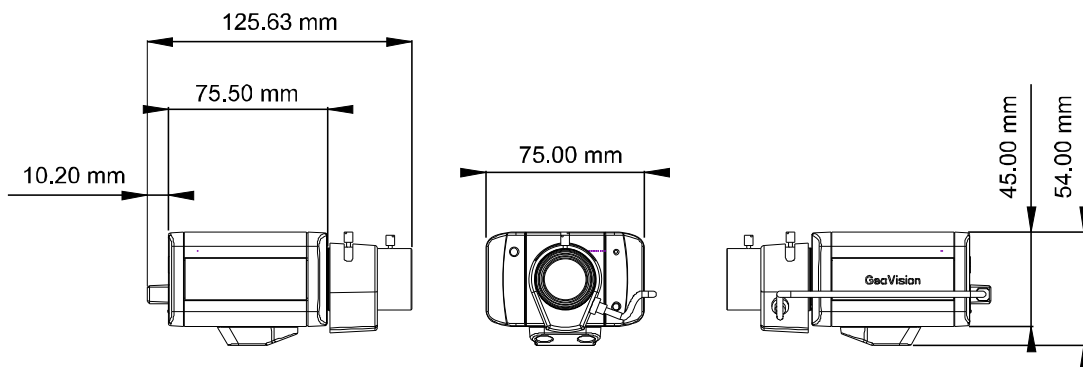

GV-BX320D-0 / 320D-1 3MP H.264 D/N Box IP Camera

- 3 megapixel progressive scan CMOS
- Stream 1 from H.264 and MJPEG;
  Stream 2 from H.264, MPEG4 and MJPEG
- Up to 20 fps at 2048 x 1536, 30 fps at 1920 x 1080
- Built-in / external microphone
- 2-way audio
- One sensor input and alarm output
- TV-out support
- Micro SD/SDHC Card Slot
- Motion detection
- Tampering alarm
- Privacy mask
- IP address filtering
- DC 12V / PoE
- Removable IR-cut filter for Day/Night function
- Varifocal megapixel lens
- Supports iPhone, iPad, Android & 3GPP
- 28 languages on Web interface

* No SD/SDHC card slot & local storage function for Argentina.

Models

Models	Auto Iris	Focal Length (mm)	Maximum Aperture	Image Format
GV-BX320D-0	DC Drive	3.1 ~ 8	F/1.2	1/3"
GV-BX320D-1		2.8 ~ 6	F/1.3	

Active Tampering Alarm

Camera Shift

SPECIFICATIONS

		GV-BX320D-0	GV-BX230D-1
Camera			
Image Sensor		1/2.5" progressive scan CMOS	
Picture Elements		2048 (H) x 1536 (V)	
Minimum Illumination	Color	1 Lux (1/30 sec), 0.5 Lux (1/5 sec)	
	B/W	0.2 Lux (1/30 sec), 0.1 Lux (1/5 sec)	
	IR ON	0 Lux	
Shutter Speed		Automatic, Manual (1/5 ~ 1/8000 sec)	
White Balance		Automatic, Manual (2800K ~ 8500K)