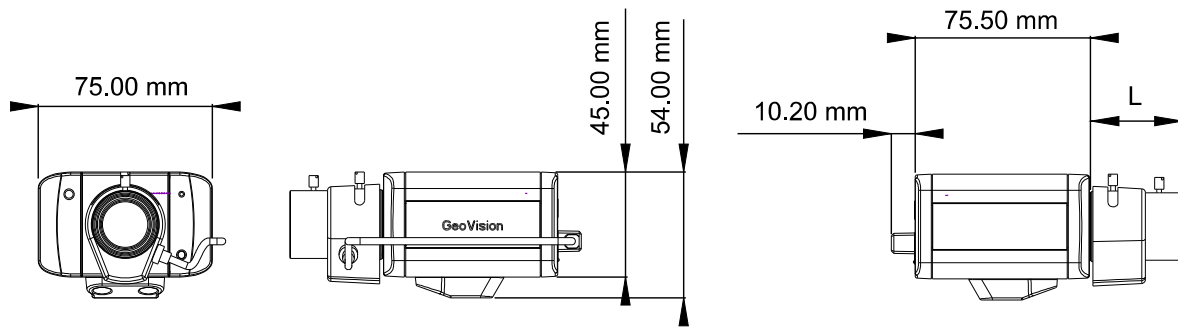

Tampered

Focus Change

Camera Shift

Dimensions

Specifications

Camera		GV-BX1500-0F	GV-BX1500-1F	GV-BX1500-2F	GV-BX1500-3V
Image Sensor		1/3" progressive scan super low lux CMOS			
Picture Elements		1280 (H) x 1024 (V)			
Minimum Illumination	Color B/W	0.01 Lux			
	IR ON	0 Lux			
Shutter Speed		Automatic, Manual (1/5 ~ 1/8000 sec)			
White Balance		Automatic, Manual (2800 ~ 8500K)			
Gain Control		Automatic			
S/N Ratio		55 dB			
WDR		Yes			
Lens					
Megapixel		Yes			
Day/Night		Yes (with removable IR-cut filter)			
Lens Type		Fixed			Varifocal
Focal Length		4 mm	8 mm	12 mm	2.8 ~ 12 mm
Maximum Aperture		F/1.5	F/1.6		F/1.4
Mount		CS Mount			
Image Format		1/3"	1/2.5"		1/3"
Operation	Focus	Manual			Manual (w/lock)
	Zoom	Fixed			Manual (w/lock)
	Iris	Fixed			DC drive
Torque (Focus/Zoom screws)		0.049 N.m			
Operation					
Video Compression		H.264, MPEG4			
Video Streaming		Dual streams from H.264 or MJPEG			
Frame Rate		30 fps at 1280 x 1024 * The frame rate and performance may vary depending on the number of connections and data bitrates (different scenes).			
Image Setting		Brightness, Contrast, Saturation, Sharpness, Gamma, White Balance, Flicker-less, Image Orientation, Shutter Speed, D/N Sensitivity, Backlight Compensation, WDR, Defog, Super Low Lux			
Audio Compression		G.711			
Two-way Audio		Yes			
Sensor Input		1 input (Dry Contact)			
Alarm Output		1 Digital Output (200mA 5V DC)			
Video Resolution					
Main Stream	4:3	1280 x 960, 640 x 480, 320 x 240, 640 x 512, 320 x 256			
	16:9	1280 x 720, 640 x 360, 448 x 252, 640 x 360, 448 x 252			
	5:4	1280 x 1024, 640 x 512, 320 x 256, 640 x 512, 320 x 256			
Sub Stream	4:3	640 x 480, 320 x 240			
	16:9	640 x 360, 448 x 252			
	5:4	640 x 512, 320 x 256			
Network					
Interface		10/100 Ethernet			
Protocol		DHCP, DynDNS, FTP, HTTP, HTTPS, NTP, ONVIF (Profile S), PSIA, QoS (DSCP), RTSP, SNMP, SMTP, TCP, UDP, UPnP, 3GPP/ISMA			
Wireless LAN		IEEE 802.11 b/g/n			