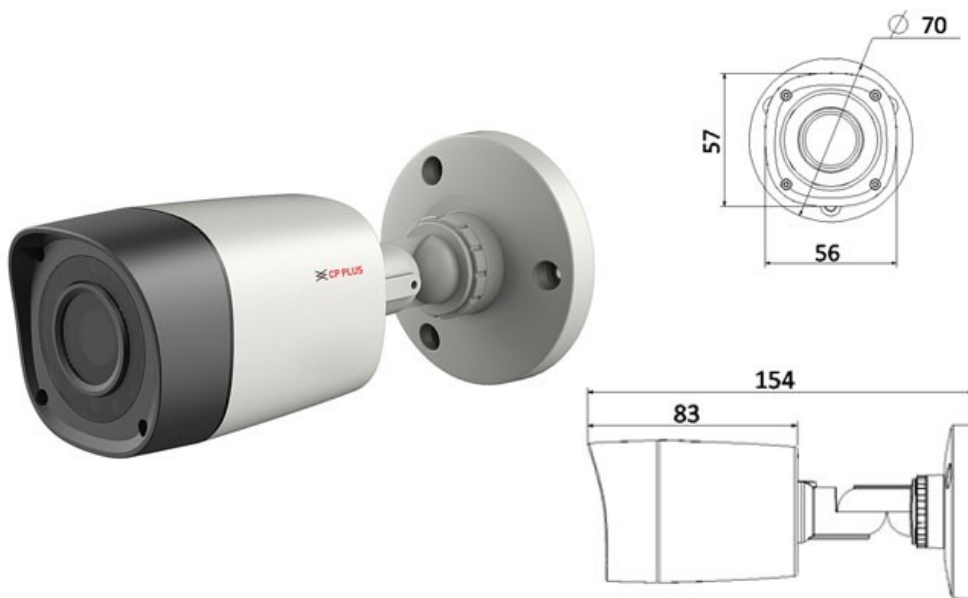

CP- UVC-T1000L2A**1 MP HDCVI IR Bullet Camera - 20Mtr.****CP PLUS**
CORAL**Main Features**

- 1 MP HQIS Pro Image Sensor
- Max 25/30fps@720P
- Day/Night(ICR), AWB, AGC, BLC, 2D-DNR
- 3.6 mm fixed lens
- IR Range of 20 Mtrs.
- High speed, long distance real-time transmission, IP66

CP- UVC-T1000L2A**1 MP HDCVI IR Bullet Camera - 20Mtr.****Feature**

Image Sensor
Minimum Illumination
Shutter Speed
Lens
Video Streaming
Video Output
ICR
IR
Transmission Distance
Operating Temperature
Power Source
Power Consumption
Weatherproof Standard
Dimension
Weight

Specification

1Megapixel HQIS Pro
0.01Lux@F1.2(AGC ON), 0Lux IR on
1/50s~1/100,000s
3.6 mm fixed lens
720P@25 fps
1-channel BNC HDCVI high definition video output
Auto(ICR)/Color/B/W
IR Range of 20 Mtr.
Over 500m via 75-3 coaxial cable
-30°C~+60°C/ Less than 95%RH (no condensation)
DC12V±20%
Max 2.5W
IP66
Φ70mm×154mm
2Kg