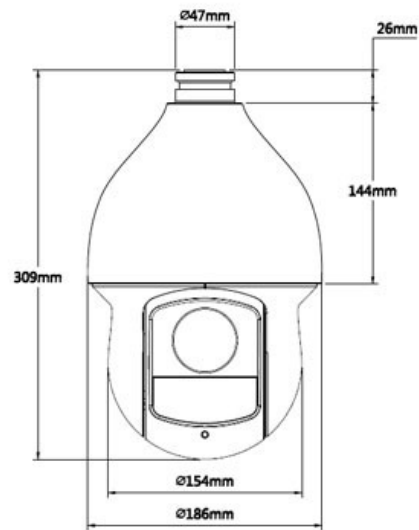

CP- UNP-2020TL10-P

2 MP Full HD IP IR PTZ Camera

Main Features

- 1/2.8" CMOS Image sensor
- Powerful 20x Optical and 16x Digital zoom
- Support Triple-streams encoding
- Max. 25/30fps@1080P and 50/60fps@720P Resolution
- DWDR, Day/Night(ICR), Ultra DNR, Auto iris, Auto focus
- Up to 300 Presets, 8 Tour, 5 Pattern, 5 Auto scan
- Max 400°/s pan speed, 360° endless pan rotation
- IR Range of 100 Mtr.
- Built-in 2/1 alarm in/out, IP66, PoE Plus
- Mobile Software: iCMOB, gCMOB, Wcmob
- CMS Software: KVMS Pro, vOptimus Pro

CP- UNP-2020TL10-P

2 MP Full HD IP IR PTZ Camera

Feature

Image Sensor
 Effective Pixels
 S/N Ratio
 Minimum Illumination
 Focal Length
 Focus Control
 White Balance
 Angle of View
 Close Focus Distance
 Electronic Shutter
 AGC control
 Back Light Compensation
 Optical Zoom
 Digital Zoom
 Pan Travel
 Tilt Travel
 Presets
 Preset Speed
 Privacy Masking
 Special Features
 Power up Action
 Idle Motion
 Time Task
 Day/Night: IR Cut Filter
 Video Compression
 Video Streaming
 Audio Compression
 Audio Streaming
 Protocols

CP- UNP-2020TL10-P

2 MP Full HD IP IR PTZ Camera

Feature

Alarm
Max Remote Users
Memory Slot
Smart Phone
Operating Temperature
Weather Proof Standard
Dimension
Weight
Power Source
Power Consumption

Specification