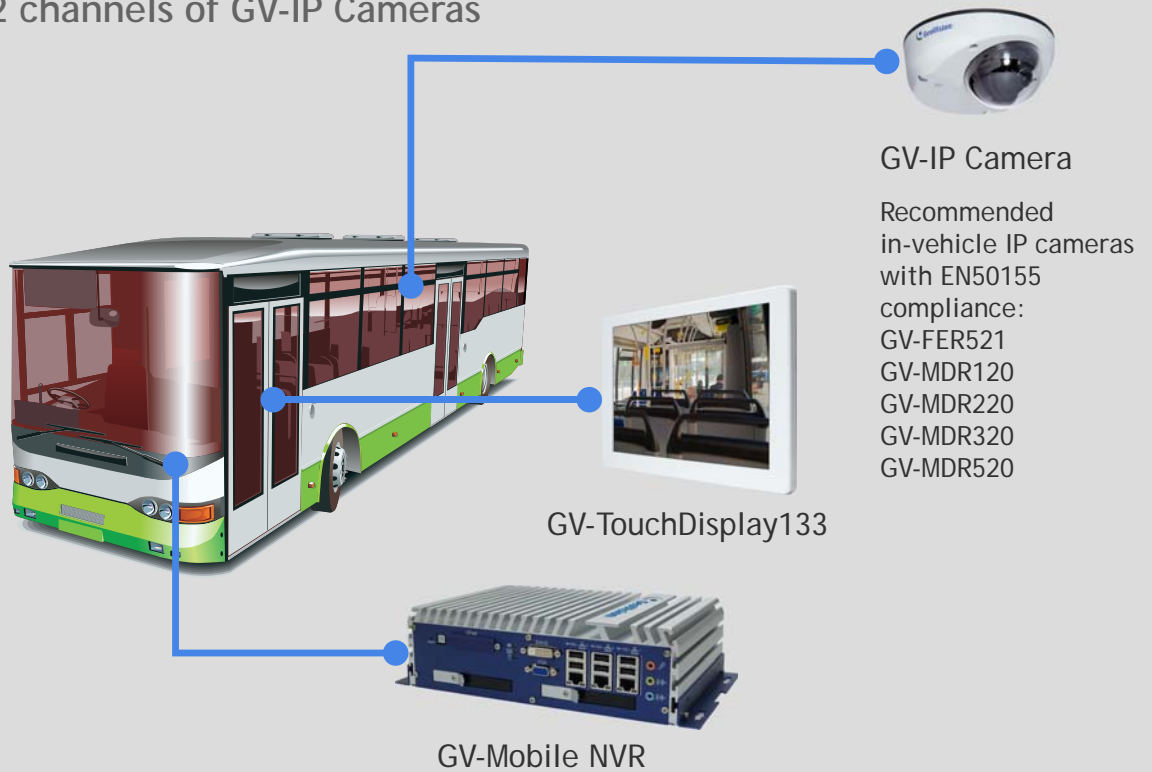

GV-Mobile NVR System

In-vehicle NVR device

Supports up to 32 channels of GV-IP Cameras

HDD/SSD for Storage:
 Up to 2 TB storage

Wide Temperature Tolerance:
 HDD: 0°C ~ 40 °C 32°F ~ 104 °F
 SSD: 0°C ~ 60 °C 32°F ~ 140 °F

Anti-shock & Anti-vibration:
 Operating shock: 30 G; 11ms
 Operating vibration: 4.48 G
 (0~500 Hz)

Fisheye Camera Dewarping:
 Provide 360° and quad view

Mobile Supported:
 Android and iOS supported for live viewing and remote playback.