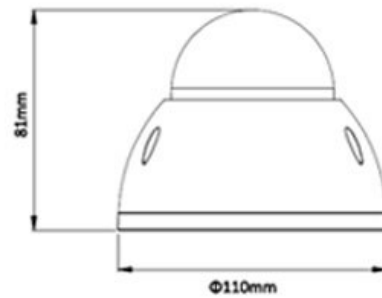

CP- UNC-VA40L3-M**4 MP Full HD IP IR Vandal Dome Camera - 30Mtr.****Main Features**

- 1/3" 4MP PS CMOS Image Sensor
- Max 20fps@4M,25/30fps@3M
- H.264 and MJPEG dual-stream encoding
- DWDR, Day/Night(ICR), 3DNR, AWB, AGC, BLC
- 3.6mm fixed lens (2.8mm optional)
- IR Range of 30 Mtrs, IP67, PoE
- Mobile Software: iCMOB, gCMOB, wCMOB
- CMS Software: KVMS Pro, vOptimus Pro

CP- UNC-VA40L3-M

4 MP Full HD IP IR Vandal Dome Camera - 30Mtr.

Feature

Image Sensor
Minimum Illumination
Shutter Speed
White Balance
Lens
Gain Control(AGC)
S/N Ratio
Video Compression
Back Light Compensation
Video Streaming
Resolution
Privacy Mask
Protocol
Ethernet
User Account
IR
Smart Phone
Ingress Protection
Operating Temperature
Power Source
Power Consumption
Dimension
Weight

Specification

1/3" 4MP Progressive scan CMOS
0. 1Lux/F2.0(Color), 0Lux/F2.0(IR on)
Auto/Manual, 1/3(4)~1/100000s
Auto/Manual
3.6mm(2.8mm optional)
Auto/Manual
More than 50dB
H.264/ H.264H/ H.264B/ MJPEG
BLC/ HLC/ DWDR
Main Stream: 4M(1 ~ 20fps)/3M(1 ~ 25/30fps),Sub Stream: D1(1 ~ 25/30fps)
4M(2688×1520)/3M(2304×1296)/1080P(1920×1080)/720P(1280×720)/ D1
(704×576/704×480) /CIF(352×288/352×240)
Up to 4 areas
IPv4/IPv6, HTTP, HTTPS, TCP/IP, UDP, UPnP, ICMP, IGMP, RTSP, RTP, SMTP, NTP, DHCP, DNS,
PPPOE, DDNS, FTP, IP Filter, QoS
RJ-45 (10/100Base-T)
20 Users
IR Range of 30 Mtr.
iPhone, iPad, Android, Windows Phone
IP67 & IK10
-30°C~+60°C , Less than 95%RH
DC12V, PoE (802.3af)
<4.7W(IR on)
Φ110mm × 81mm
0.33Kg(with package 0.47Kg)