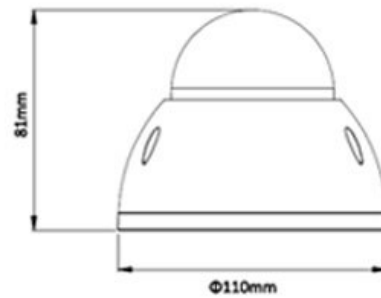

CP-UNC-VA30L3S**3 MP HD IP Vandal Dome Camera - 30Mtr.****Main Features**

- 1/3" 3Megapixel progressive scan CMOS
- Max 20fps@3M, 25/30fps@1080P
- H.264 and MJPEG dual-stream encoding
- DWDR, Day/Night(ICR), Auto Iris, 3DNR, AWB, AGC, BLC
- 3.6mm fixed lens (6mm optional)
- Array Range of 30 Mtrs, IP67, PoE
- Mobile Software: iCMOB, gCMOB, wCMOB
- CMS Software: KVMS Pro, vOptimus Pro

CP- UNC-VA30L3S

3 MP HD IP Vandal Dome Camera - 30Mtr.

Feature

Image Sensor

Minimum Illumination

Shutter Speed

White Balance

Gain Control(AGC)

Weatherproof Standard

Dimension

Weight

Specification

1/3" 3Megapixel progressive scan CMOS

0. 1Lux/F2.0(Color), 0Lux/F2.0(IR on)

Auto/Manual, 1s~1/100000s

Auto/Manual

DC12V, PoE (802.3af)

<4.7W(IR on)

IP67

Φ110mm× 81mm

0.39kg