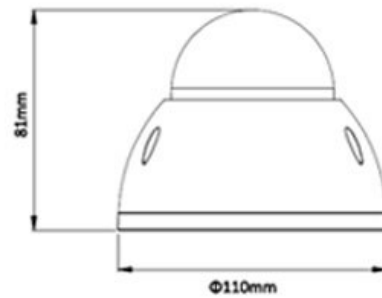

CP- UNC-VA20L3S**2 MP HD IP Vandal Dome Camera - 30Mtr.****Main Features**

- 1/2.7" 2Megapixel progressive scan CMOS
- Max 25/30fps@1080P
- H.264 and MJPEG dual-stream encoding
- DWDR, Day/Night(ICR), Auto Iris, 3DNR, AWB, AGC, BLC
- 3.6mm fixed lens (2.8mm optional)
- Array Range of 30 Mtrs, IP67, IK10, PoE
- Mobile Software: iCMOB, gCMOB, wCMOB
- CMS Software: KVMS Pro, vOptimus Pro

CP- UNC-VA20L3S

2 MP HD IP Vandal Dome Camera - 30Mtr.

Feature

Image Sensor
Minimum Illumination
Shutter Speed
White Balance
Lens
Gain Control(AGC)
Back Light Compensation
S/N Ratio
Video Compression
Resolution
Frame Rate
Privacy Mask
ICR
Protocol
Ethernet
User Account
Smart Phone
IR
Operating Temperature
Power Source
Power Consumption
Weatherproof Standard
Dimension
Weight

Specification

1/2.7" 2Megapixel progressive scan CMOS
0. 1Lux/F2.0(Color), 0Lux/F2.0(IR on)
Auto/Manual, 1s~1/100000s
Auto/Manual
3.6mm fixed lens (2.8mm optional)
Auto/Manual
BLC/ HLC/ DWDR
More than 50dB
H.264/ H.264H/ H.264B/ MJPEG
1080P(1920× 1080)/720P(1280× 720)/D1(704× 576/704× 480) /CIF(352× 288/352× 240)
Main Stream: 1080P(1 ~ 25/30fps),Sub Stream :D1(1 ~ 25/30fps)
Up to 4 areas
Auto(ICR)/Color/B/W
HTTP;TCP;ARP;RTSP;RTP;UDP;SMTP;FTP;DHCP;DNS;DDNS;IPv4/v6;QoS;UPnP;NTP, ONVIF, CGI
RJ-45 (10/100Base-T)
20 Users
iPhone, iPad, Android, Windows Phone
IR Range of 30 Mtr.
-30°C~+60°C , Less than 95%RH
DC12V, PoE (802.3af)
<4W(IR on)
IP67 & IK10
Φ110mm× 81mm
0.47kg