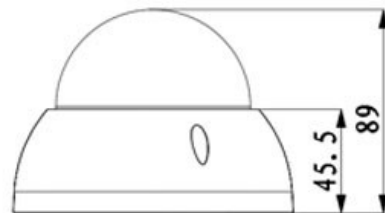

CP- UNC-VB13FL3-MS**1.3 MP HD IR Vandal Dome Camera - 30Mtr.****Main Features**

- 1/3" 1.3MP PS CMOS Image Sensor
- Max 25/30fps@1.3MP
- H.264 and MJPEG dual-stream encoding
- DWDR, Day/Night(ICR), Auto Iris, 3DNR, AWB, AGC, BLC
- 2.7 -12mm Varifocal Lens
- IR Range of 30 Mtrs, IP67, IK10, PoE
- Mobile Software: iCMOB, gCMOB, wCMOB
- CMS Software: KVMS Pro, vOptimus Pro

CP- UNC-VB13FL3-MS

1.3 MP HD IR Vandal Dome Camera - 30Mtr.

Feature

Image Sensor
Minimum Illumination
Shutter Speed
White Balance
Lens
Gain Control(AGC)
Back Light Compensation
S/N Ratio
Video Compression
Video Streaming
Resolution
Privacy Mask
ICR
Protocol
Ethernet
User Account
Smart Phone
IR
Micro SD
Operating Temperature
Power Source
Power Consumption
Weatherproof Standard
Dimension
Weight

Specification

1/3" 1.3MP Progressive scan CMOS
0.01Lux/F1.4(Color), 0Lux/F1.4(IR on)
Auto/Manual, 1/3(4)~1/10000s
Auto/Manual
2.7 -12mm Varifocal Lens
Auto/Manual
BLC/ HLC/ DWDR
More than 50dB
H.264/ H.264H/ MJPEG
Main Stream: 1.3M/720P(1 ~ 25/30fps), Sub Stream: D1/CIF(1 ~ 25/30fps)
1.3M(1280×960) / 720P(1280×720) / D1(704×576/704×480) / CIF(352×288/352×240)
Up to 4 areas
Auto(ICR)/Color/B/W
IPv4/IPv6, HTTP, HTTPS, SSL, TCP/IP, UDP, UPnP, ICMP, IGMP, SNMP, RTSP, RTP, SMTP, NTP, DHCP, DNS, PPPOE, DDNS, FTP, IP Filter, QoS, Bonjour
RJ-45 (10/100Base-T)
20 Users
iPhone, iPad, Android, Windows Phone
IR Range of 30 Mtr.
Micro SD, Max 128GB
-30°C~+60°C , Less than 95%RH
DC12V
Max 5W
IP67 & IK10
φ122mm × 89mm
0.5Kg